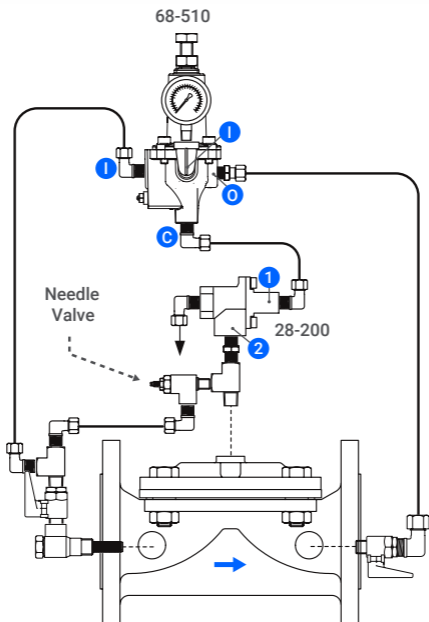

Quick Relief Valve (QR) using 68-510 Metal Pilot (up to 2")

Quick Relief Valve (QR) using 68-510 Metal Pilot (3" and 6")

Quick Relief Valve (QR) using 68-510 Metal Pilot (8" and larger)

Quick Relief Valve (QR) using 68-215 Metal Pilot (1 1/2" - 4")