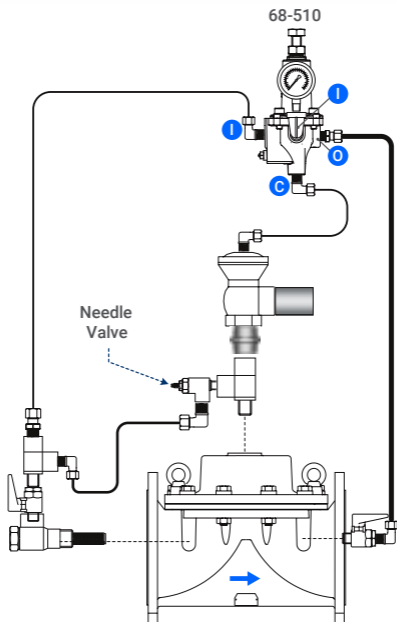

Quick Relief Valve (QR) using 68-510 Metal Pilot (up to 2")

Quick Relief Valve (QR) using 68-510 Metal Pilot (3" and 6")

Quick Relief Valve (QR) using 68-510 Metal Pilot (8" and larger)

Quick Relief Valve (QR) using 68-215 Metal Pilot (1 1/2" - 4")