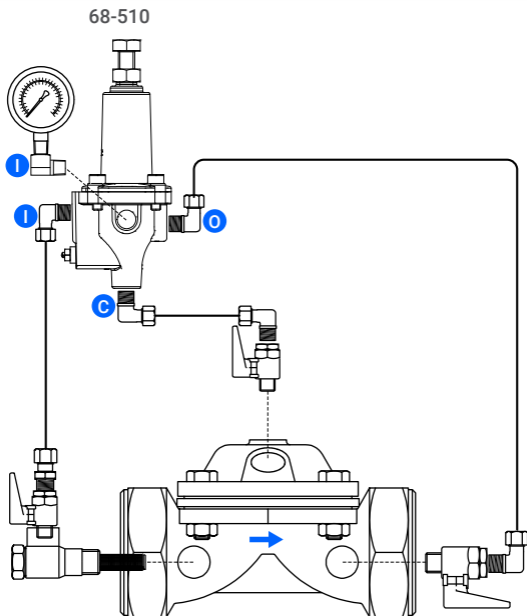

Quick Relief Valve (QR) using 68-510 Metal Pilot (up to 2")

Quick Relief Valve (QR) using 68-510 Metal Pilot (3" and 6")

Quick Relief Valve (QR) using 68-510 Metal Pilot (8" and larger)

Quick Relief Valve (QR) using 68-215 Metal Pilot (1 1/2" - 4")