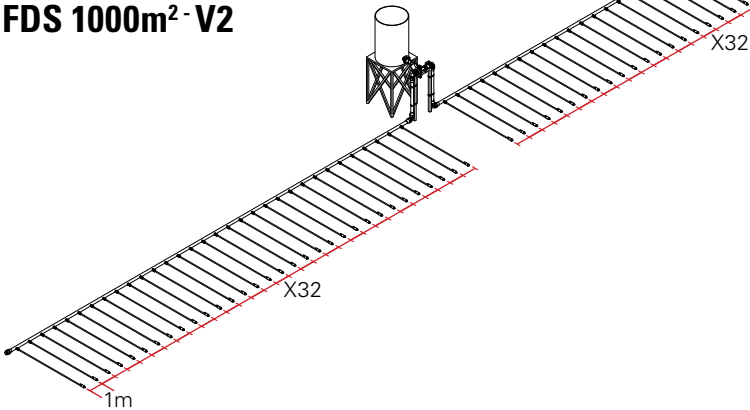

FDS

FAMILY DRIP SYSTEM

250; 500; 1000m²

EN

 **NETAFIM**[™]
GROW MORE WITH LESS

Layouts

FDS 250m²

FDS 500m²

FDS 1000m²-V1

FDS 1000m²-V2

Infield components

	A	B	C	D	E	F	G	H	I	J	K	L	M	N	O	P
250	X1	X1	X3	X2	X1	X2	X2	X20	X20	X5	X5	X20	X1	X1	X1	X1
500	X1	X1	X3	X2	X1	X2	X2	X40	X40	X10	X10	X40	X1	X1	X2	X2
1000	X1	X1	X3	X2	X1	X2	X2	X80	X80	X20	X20	X80	X2	X1	X4	X4