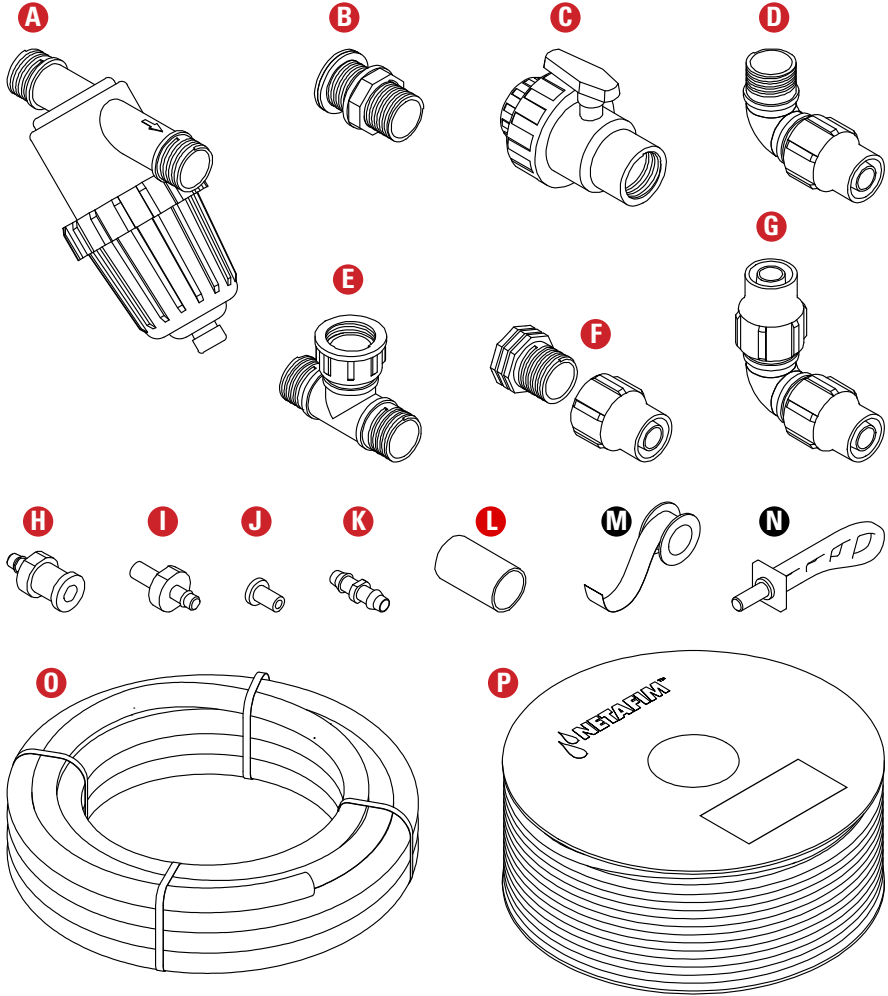

FDS 1000m²-V1

FDS 1000m²-V2

Infield components

	A	B	C	D	E	F	G	H	I	J	K	L	M	N	O	P
250	X1	X1	X3	X2	X1	X2	X2	X20	X20	X5	X5	X20	X1	X1	X1	X1
500	X1	X1	X3	X2	X1	X2	X2	X40	X40	X10	X10	X40	X1	X1	X2	X2
1000	X1	X1	X3	X2	X1	X2	X2	X80	X80	X20	X20	X80	X2	X1	X4	X4

Head assembly

Dripperline connection and assembly

Connector plugging

Filter cleaning

Dripperline flushing

Dripperline repair

GROW MORE WITH LESS
WWW.NETAFIM.COM