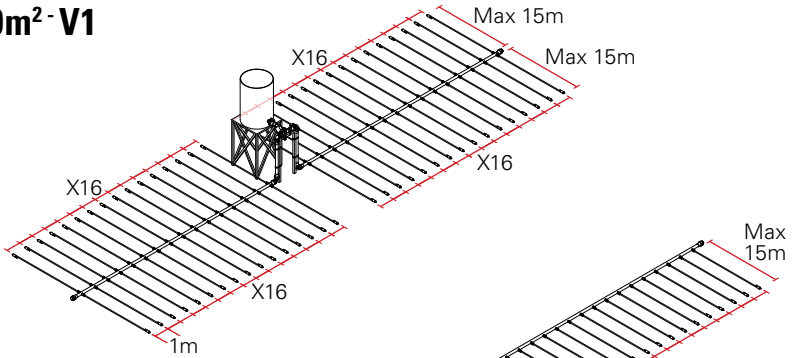

FDS

FAMILY DRIP SYSTEM

250; 500; 1000m²

EN

 **NETAFIM**[™]
GROW MORE WITH LESS

Layouts

FDS 250m²

FDS 500m²

FDS 1000m²-V1

FDS 1000m²-V2

Infield components

	A	B	C	D	E	F	G	H	I	J	K	L	M	N	O	P
250	X1	X1	X3	X2	X1	X2	X2	X20	X20	X5	X5	X20	X1	X1	X1	X1
500	X1	X1	X3	X2	X1	X2	X2	X40	X40	X10	X10	X40	X1	X1	X2	X2
1000	X1	X1	X3	X2	X1	X2	X2	X80	X80	X20	X20	X80	X2	X1	X4	X4