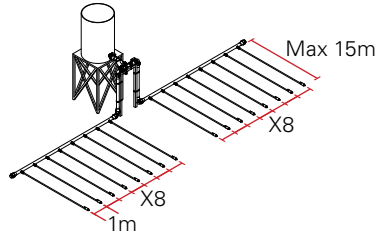

FDS

FAMILY DRIP SYSTEM

250; 500; 1000m²

EN

 **NETAFIM**[™]
GROW MORE WITH LESS

Layouts

FDS 250m²

FDS 500m²

FDS 1000m²-V1

FDS 1000m²-V2

Infield components

	A	B	C	D	E	F	G	H	I	J	K	L	M	N	O	P
250	X1	X1	X3	X2	X1	X2	X2	X20	X20	X5	X5	X20	X1	X1	X1	X1
500	X1	X1	X3	X2	X1	X2	X2	X40	X40	X10	X10	X40	X1	X1	X2	X2
1000	X1	X1	X3	X2	X1	X2	X2	X80	X80	X20	X20	X80	X2	X1	X4	X4