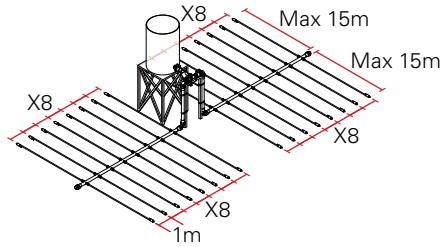

FDS

FAMILY DRIP SYSTEM

250; 500; 1000m²

EN

 **NETAFIM**[™]
GROW MORE WITH LESS

Layouts

FDS 250m²

FDS 500m²

FDS 1000m²-V1

FDS 1000m²-V2

Infield components

	A	B	C	D	E	F	G	H	I	J	K	L	M	N	O	P
250	X1	X1	X3	X2	X1	X2	X2	X20	X20	X5	X5	X20	X1	X1	X1	X1
500	X1	X1	X3	X2	X1	X2	X2	X40	X40	X10	X10	X40	X1	X1	X2	X2
1000	X1	X1	X3	X2	X1	X2	X2	X80	X80	X20	X20	X80	X2	X1	X4	X4