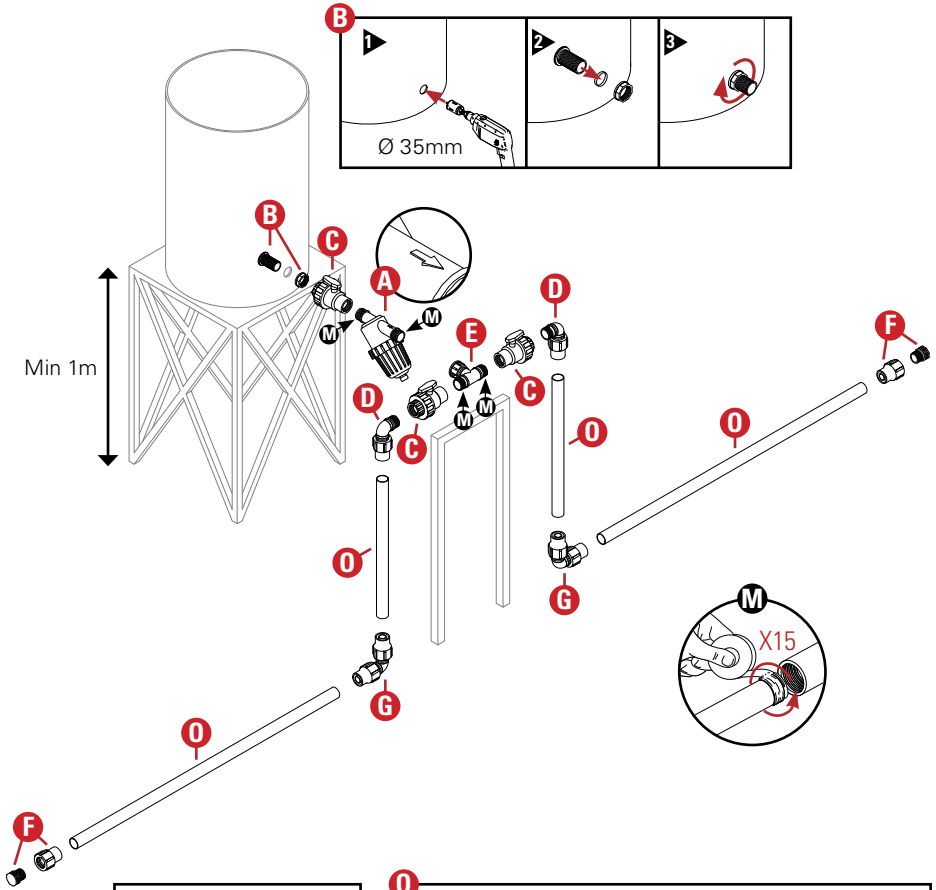

FDS 1000m²-V1

FDS 1000m²-V2

Infield components

	A	B	C	D	E	F	G	H	I	J	K	L	M	N	O	P
250	X1	X1	X3	X2	X1	X2	X2	X20	X20	X5	X5	X20	X1	X1	X1	X1
500	X1	X1	X3	X2	X1	X2	X2	X40	X40	X10	X10	X40	X1	X1	X2	X2
1000	X1	X1	X3	X2	X1	X2	X2	X80	X80	X20	X20	X80	X2	X1	X4	X4

Head assembly

Dripperline connection and assembly

Connector plugging

Filter cleaning

Dripperline flushing

Dripperline repair

GROW MORE WITH LESS
WWW.NETAFIM.COM