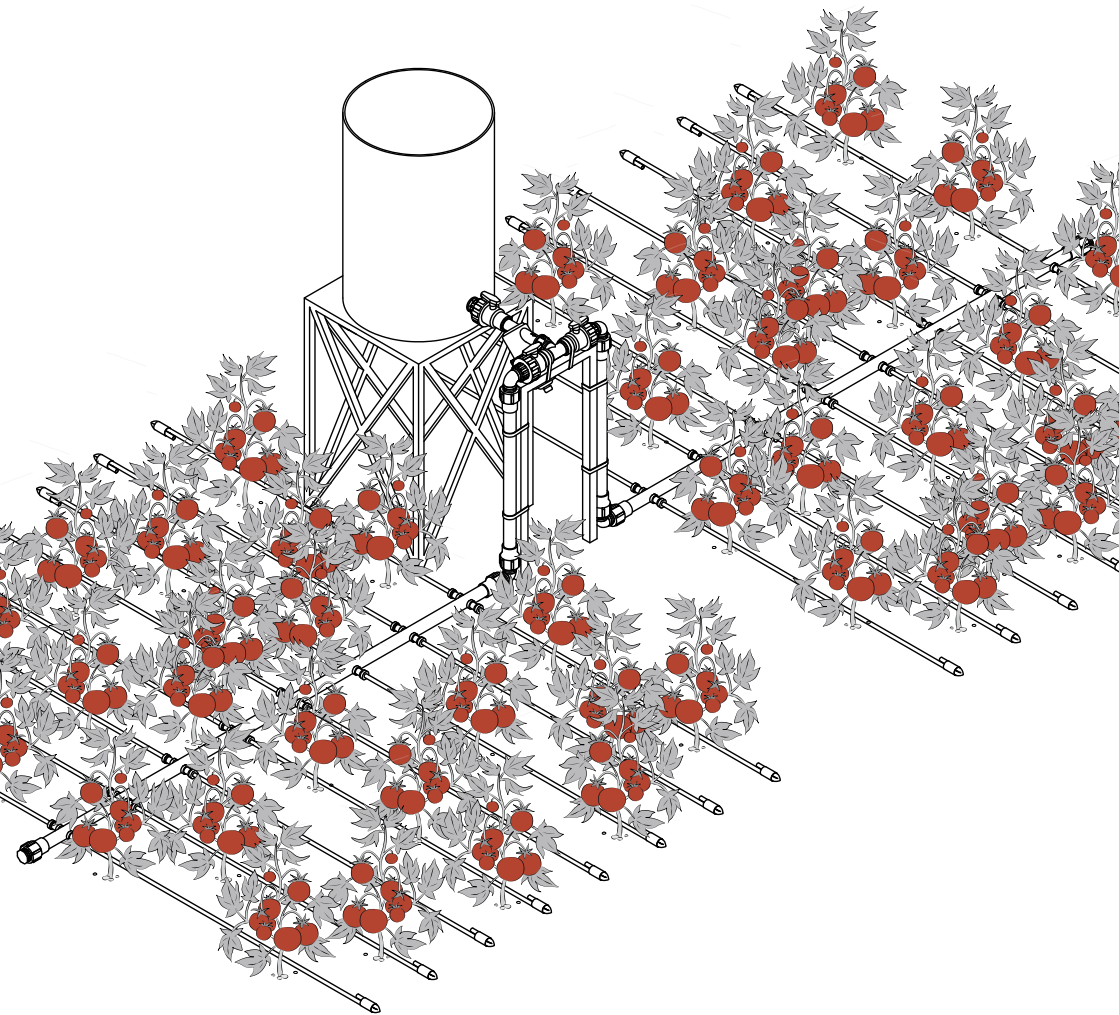

FDS

FAMILY DRIP SYSTEM

250; 500; 1000m²

EN

 **NETAFIM**[™]
GROW MORE WITH LESS

Layouts

FDS 250m²

FDS 500m²

FDS 1000m²-V1

FDS 1000m²-V2

Infield components

	A	B	C	D	E	F	G	H	I	J	K	L	M	N	O	P
250	X1	X1	X3	X2	X1	X2	X2	X20	X20	X5	X5	X20	X1	X1	X1	X1
500	X1	X1	X3	X2	X1	X2	X2	X40	X40	X10	X10	X40	X1	X1	X2	X2
1000	X1	X1	X3	X2	X1	X2	X2	X80	X80	X20	X20	X80	X2	X1	X4	X4